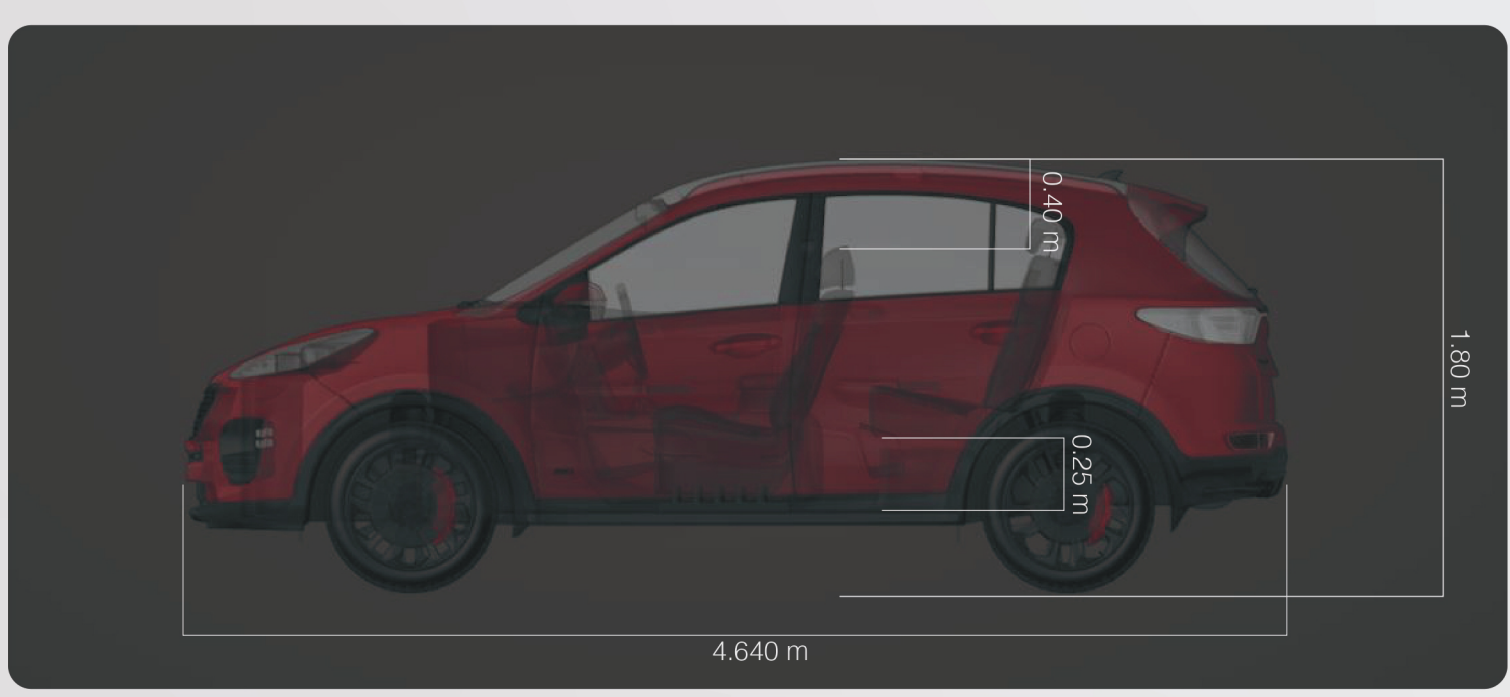

ORIGINAL

Dimensions

Length	4.640 m
Height	1.650 m
Width	1.845 m
Trunk space	1.380 m ³

THINKING OF YOU

Dimensions

Length	4.640 m
Height	1.80 m
Width	1.845 m
Extended Trunk space	1.80m ³

"Original" Weight

Glass	55.96 kg
Aluminium	136.85 kg
Steel	121.19 kg
Plastic	80.6 kg

LEG ELEVATOR

Crafted from durable lightweight aluminum and equipped with an electric linear actuator that guarantees seamless motion while boasting an impressive weight-bearing capacity of 200 kg approx.

Weight	7.54 kg
--------	---------

SEATING STRUCTURE

Constructed from robust steel profiles engineered to withstand forces up to half ton.

This component facilitates the elevation of rear seats, enhancing visibility for passengers seated in the second row.

Weight	16.84 kg
--------	----------

Total Weight "Original"

Total	1,860 kg approx.
-------	------------------

Total Weight "THINKING OF YOU"

Total	1,941.27 kg approx.
Difference	81.27 kg approx.
Percentage Increase	4.3% approx.