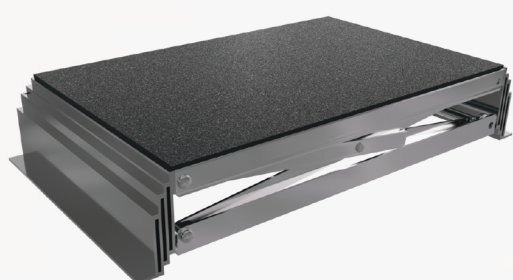

ORIGINAL

Dimensions

Length	4.640 m
Height	1.645 m
Width	1.845 m

THINKING OF YOU

Dimensions

Length	4.640 m
Height	1.877 m
Width	1.845 m

"Original" Weight

Glass	55.96 kg
Aluminium	136.85 kg
Steel	121.19 kg
Plastic	80.6 kg

LEG ELEVATOR

Crafted from durable lightweight aluminum and equipped with an electric linear actuator that guarantees seamless motion while boasting an impressive weight-bearing capacity of 200 kg approx.

Weight	7.54 kg
--------	---------

SEATING STRUCTURE

Constructed from robust steel profiles engineered to withstand forces up to half ton.

This component facilitates the elevation of rear seats, enhancing visibility for passengers seated in the second row.