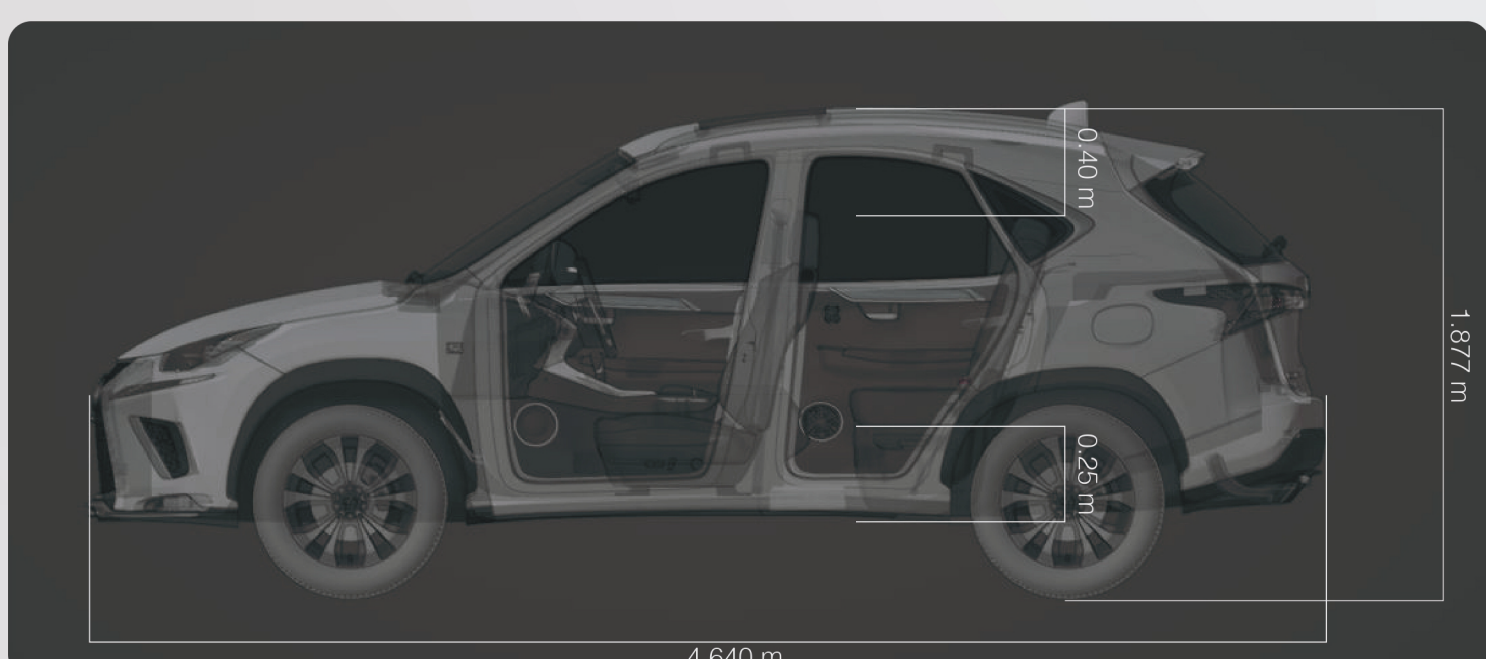

ORIGINAL

Dimensions

Length	4.640 m
Height	1.645 m
Width	1.845 m

THINKING OF YOU

Dimensions

Length	4.640 m
Height	1.877 m
Width	1.845 m

"Original" Weight

Glass	55.96 kg
Aluminium	136.85 kg
Steel	121.19 kg
Plastic	80.6 kg

LEG ELEVATOR

Crafted from durable lightweight aluminum and equipped with an electric linear actuator that guarantees seamless motion while boasting an impressive weight-bearing capacity of 200 kg approx.

Weight	7.54 kg
--------	---------

SEATING STRUCTURE

Constructed from robust steel profiles engineered to withstand forces up to half ton.

This component facilitates the elevation of rear seats, enhancing visibility for passengers seated in the second row.

Weight	16.84 kg
--------	----------

Total Weight "Original"

Total	1,860 kg approx.
-------	------------------

Total Weight "THINKING OF YOU"

Total	1941.27 kg approx.
Difference	81.27 kg approx.
Percentage Increase	4.30% approx.